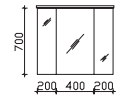

mirror cabinet

incl. LED lighting in the canopy, 12V LED, LM LED, 7W
canopy width: 820 mm, canopy depth: 240 mm
3 doors, single mirrored, 6 glass shelves
switch/socket
door hinges on left: R L L

height	width	depth	order text	door stop	carcass quality	EEC	PG 1	PG 2	PG 3
721	800	170	PN-SPS 05		Comfort N	A+ (1)	-	-