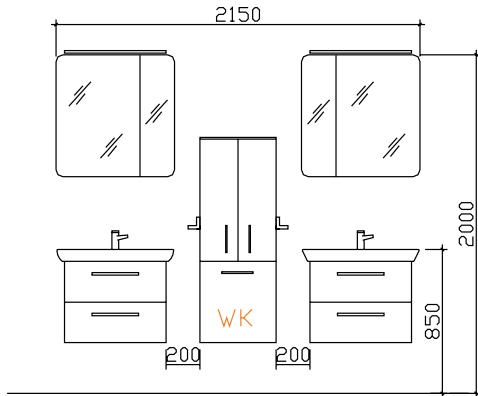

30 working days

+49 5252/848-0

+49 5252/848-158

bloc:

dimension in mm:

600/450/600

See type guide for energy-efficiency information

front panel: Sangallo grey, horizontal (PG 2)
carcass colour: Sangallo grey, horizontal
accent colour: /
carcass quality: Comfort N
drawers: metal drawer with soft motion technics
colour countertop: /
studs decor: /
handle/knob: E2
assembly: wall-mounted
archive no.: 1-PN-R3-2