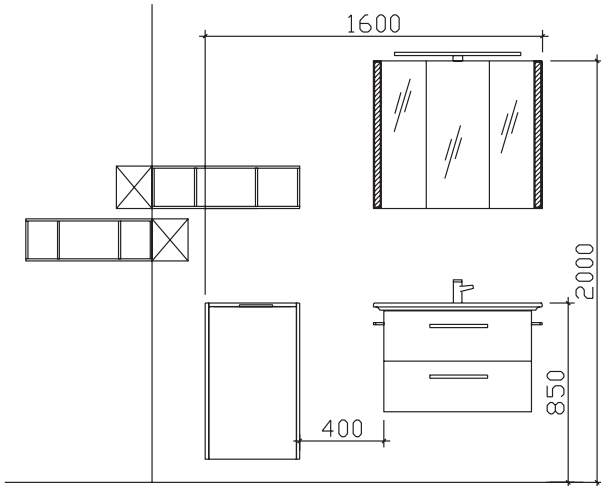

customer:

supplier:

PELIPAL GmbH
Hans-Wilhelm-Peters-Straße 2
33189 Schlangen
Germany

date:
term:
delivery: 30 working days
phone: +49 5252/848-0
fax.: +49 5252/848-158
minimum order value:
freight costs:
incoterm:

bloc:

dimension in mm:
700/800

See type guide for energy-efficiency information

front panel: Pine Ida, horizontal, effect - PG 1
carcass colour: Pine Ida, horizontal, effect
accent colour: /
carcass quality: Comfort N
drawers: metal drawer with soft motion technics
colour countertop: /
studs decor: /
handle/knob: R2
assembly: wall-mounted
archive no.: 1-PN-R9-1

pos.	units	article no. / door hinge	description	PG 1 Points	PG 2 Points
1	1	BME001S80001	ceramic washbasin White gloss	0	0
2	1	W01001S70	vanity unit 2 drawers	0	0
3	1	S26-SPS 11-UN	mirror cabinet with side lighting profile & LED top light	0	0
combination price:				0	0
4	1	EM-HBW 43-02	L/R: highboard with laundry tilt incl. laundry bag	0	0
5	1	EM-WR 20-03-60-17	wall shelf 3 shelves	0	0
6	1	EM-WR 20-03-70-17	wall shelf 3 shelves	0	0
7	1	EB-L-WP 01	LED additional lighting for washstand	0	0
8	1	ZEHM33	single-lever mixer chrome gloss	0	0
9	2	HH6-380-1	towel holder single-arm for fitting on carcass	0	0
total value of additional units:				0	0
total value incl. additional units:				0	0

Subject to changes and errors.