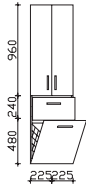

tall cabinet
2 doors, 1 drawer, 3 glass shelves

Please indicate a preference for door hinges on left (L) or right (R)!

height	width	depth	order text	door stop	carcass quality	EEC	PG 1	PG 2	PG 3
1680	300	330	PN-HS 01	L/R	Comfort N		-	-