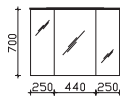

upper units 800 mm / 850 mm

3D mirror cabinet

incl. LED lighting in the canopy, 12V LED, LM LED, 9W
canopy width: 804 mm, canopy depth: 235 mm
3 doors, single mirrored, 6 glass shelves
switch/socket
door hinges on left: R L L

height	width	depth	order text	door stop	carcass quality	EEC	PG 1	PG 2	PG 3
713	800	170	PN-SPS 22		Comfort N	A (1)	-	-