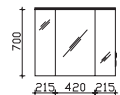

mirror cabinet

incl. LED lights in canopy, 12V LED, LM LED, 8W
canopy width: 852 mm, canopy depth: 272 mm
3 doors, single mirrored, 6 glass shelves
switch/socket controllable from outside
selectable module position:
right external (RA), left external (LA) or underneath (UN)
door hinges on left: R L L

height	width	depth	order text	door stop	carcass quality	EEC	PG 1	PG 2	PG 3
723	850	270	PN-SPS 28-LA		Comfort N	A+ (1)	-	-	
723	850	270	PN-SPS 28-RA		Comfort N	A+ (1)	-	-	
723	850	270	PN-SPS 28-UN		Comfort N	A+ (1)	-	-