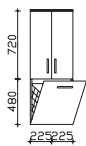

side cabinet
1 door, 2 drawers, 2 glass shelves, incl. 10 mm top cover

Please indicate a preference for door hinges on left (L) or right (R)!

height	width	depth	order text	door stop	carcass quality	EEC	PG 1	PG 2	PG 3
1212	300	330	PN-M 01	L/R	Comfort N		-	-