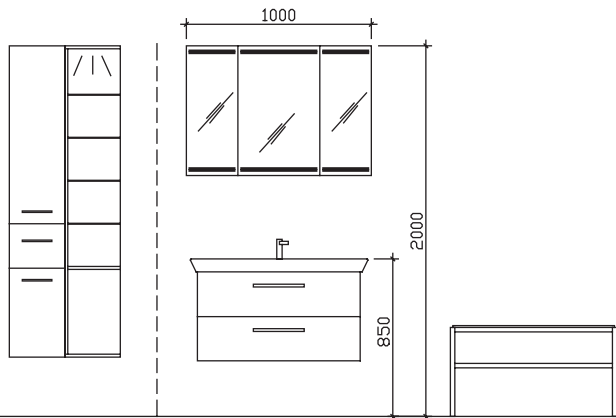

customer:

supplier:

PELIPAL GmbH
Hans-Wilhelm-Peters-Straße 2
33189 Schlangen
Germany

date:
term:
delivery: 30 working days
phone: +49 5252/848-0
fax.: +49 5252/848-158
minimum order value:
freight costs:
incoterm:

bloc:

dimension in mm:

300/300/1000/900

See type guide for energy-efficiency information

front panel: Pine Ida horizontal effect (PG 2)
carcass colour: Pine Ida horizontal effect
accent colour: /
carcass quality: Comfort N
drawers: metal drawer with soft-motion technics
colour countertop: /
studs decor: /
handle/knob: D2
assembly: wall-mounted
archive no.: 1-PN-RI-1-RET

pos.	units	article no. / door hinge	description	PG 1 Points	PG 2 Points
1	1	SWT 201201-970	Ceramic washbasin "Belo" white	0	0
2	1	PN-WTUSL 06	vanity unit 2 drawers	0	0
3	1	PN-SPS 12	mirror cabinet 3-door incl. LED effect lighting inside doors	0	0
combination price:				0	0
4	1	EB-L-WP 01	LED additional lighting for washstand	0	0
5	1	EB-LS-AM-900F	top light LED chrome gloss	0	0
6	1	LH30-SET 57	LEDmotion Night light with motion sensor	0	0
7	1	EM-AR 01	L/R End shelf incl. LED lighting incl. transformer and switch	0	0
8	1	PN-HS 01	L/R tall cabinet 2 doors, 1 drawer	0	0
9	1	HHWE 3-345	towel holder 2-arm, square, for wall mounting	0	0
10	1	EHM-23-C	single-lever mixer chrome gloss	0	0
11	1	EM-SB 02-W	seating bench with storage shelf and seat cushion Seat cushions in white	0	0
12	1	ZKEFA343K	drawer insert for cosmetics 2-piece Grey plastic	0	0
total value of additional units:				0	0
total value incl. additional units:				0	0

Subject to changes and errors.