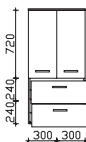

side cabinet
2 doors, 1 laundry tilt, 2 glass shelves, incl. 10 mm top cover

height	width	depth	order text	door stop	carcass quality	EEC	PG 1	PG 2	PG 3
1212	450	330	PN-MD 03		Comfort N		-	-	

side cabinet
2 drawers, 2 doors, 2 glass shelves, incl. 10 mm top cover

height	width	depth	order text	door stop	carcass quality	EEC	PG 1	PG 2	PG 3
1212	600	330	PN-MD 04		Comfort N		-	-