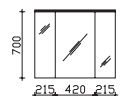

mirror cabinet

incl. LED lights in canopy, 12V LED, LM LED, 8W
canopy width: 852 mm, canopy depth: 272 mm
3 doors, single mirrored, 6 glass shelves
switch/socket
door hinges on left: R L L

height	width	depth	order text	door stop	carcass quality	EEC	PG 1	PG 2	PG 3
723	850	270	PN-SPS 06		Comfort N	A+ (1)	-	-