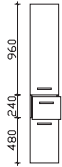

additional units