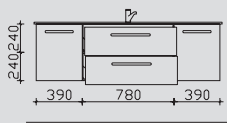

SEAE00113 0
BME006M13001 0
CT-WU08-1248-50 0

0

combination examples

washbasin 1580 mm

5.7

CT-SP-1570	0
BME006M15901	0
CT-WU08-1548-50	0

0

5.8