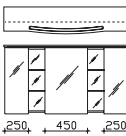

Not available separately!

height	width	depth	order text	door stop	carcass quality	EEC	PG 1	PG 2	PG 3
	650		ZWP00265E			A+ (1)	-		

mirror cabinet
incl. LED lighting in the canopy, 12V LED, LM LED, 15W
canopy width: 1300 mm, canopy depth: 285 mm
3 doors, double mirrored, 2 open compartments
with 4 illuminated glass shelves, 6 glass shelves
switch/socket
door stop from left: L L R