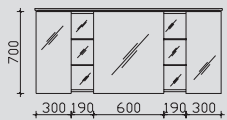

SEAE00113 0
BME006M13001 0
CT-WU08-1248-50 0

0

combination examples

washbasin 1580 mm

5.7

CT-SP-1570	0
BME006M15901	0
CT-WU08-1548-50	0

0

5.8