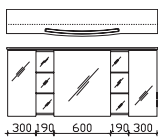

height	width	depth	order text	door stop	carcass quality	EEC	PG 1	PG 2	PG 3
719	1580	160	CT-S3D8-1573-16-LA		Comfort N	A+ (1)	-		
719	1580	160	CT-S3D8-1573-16-RA		Comfort N	A+ (1)	-		
719	1580	160	CT-S3D8-1573-16-UN		Comfort N	A+ (1)	-		

mirror cabinet
incl. LED lighting in the doors, and rear-facing effect light, 12V LED, LM LED, 13.5W
3 doors, single mirrored, 6 glass shelves, switch/socket
door hinges on left: R L L