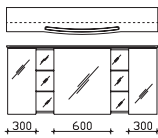

height	width	depth	order text	door stop	carcass quality	EEC	PG 1	PG 2	PG 3
730	1580	160	CT-S3D7-1573-16		Comfort N	A+ (1)	-		

mirror cabinet
incl. LED lighting in the canopy, 12V LED, LM LED, 15W
canopy width: 1600 mm, canopy depth: 285 mm
3 doors, double mirrored, 2 open compartments, mirrored back wall
with 4 illuminated glass shelves, 6 glass shelves
switch/socket controllable from outside
selectable module position:
right external (RA), left external (LA) or underneath (UN)
door stop from left: L L R