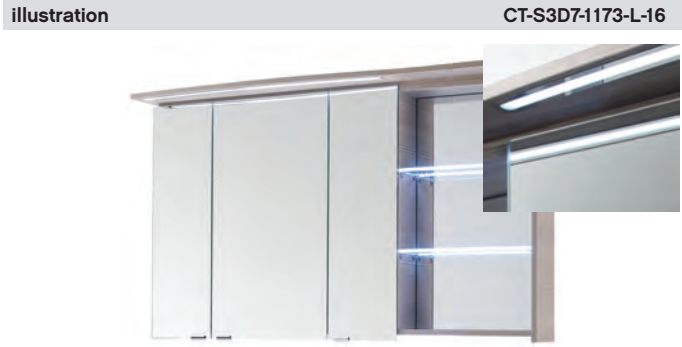

mirror cabinet overview

mirror cabinet incl. LED lighting in the canopy

	width (mm)
CT-S3D7-8073-16	800
CT-S3D7-1173-16	1190
CT-S3D7-1273-16	1300
CT-S3D7-1573-16	1580

mirror cabinet incl. LED lighting in the doors and effect lighting at the back