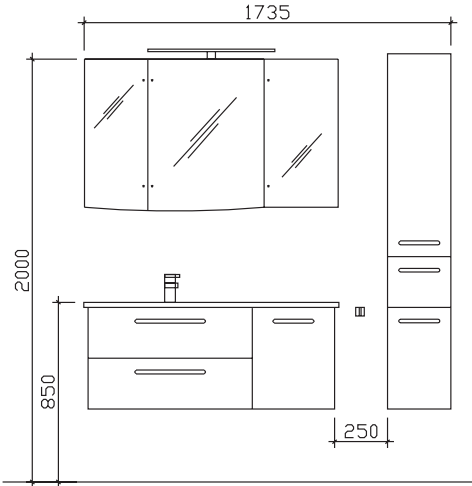

customer:

supplier:

PELIPAL GmbH
Hans-Wilhelm-Peters-Straße 2
33189 Schlangen
Germany

date:

term:

delivery:

phone:

fax:

minimum order value:

freight costs:

incoterm:

30 working days

+49 5252/848-0

+49 5252/848-158

bloc:

dimension in mm:

300/1200

See type guide for energy-efficiency information

front panel: White oak effect, horizontal
carcass colour: White oak effect, horizontal
accent colour: /
carcass quality: Comfort N
drawers: metal frame with soft insert
colour countertop: /
studs decor: /
handle/knob: B2
assembly: wall-mounted
archive no.:

pos.	units	article no. / door hinge	description	Comfort N Points
1	1	BLE006M12001	mineral marble washbasin white Left-hand basin	0
2	1	CT-WU03-1148-L-50	vanity unit 1 door, 2 drawers	0
3	1	SEAE00112L	mirror cabinet 3-door without lighting	0
combination price:				0
4	1	EB-LS-AN-600F	top light LED chrome gloss	0
5	1	EB-L-WP 02	LED additional lighting for washstand	0
6	1	ZLH08312E	LED additional lighting for Shadow gap incl. motion sensor	0
7	1	ZKEFA343K	drawer insert for cosmetics 2-piece Grey plastic	0
8	1	HCL013033	:L/R: tall cabinet 2 doors, 1 drawer	0
9	1	HHWE 2-325	towel holder square, for wall mounting	0
10	1	EHM-23-C	single-lever mixer chrome gloss	0
total value of additional units:				0
total value incl. additional units:				0

Subject to changes and errors.