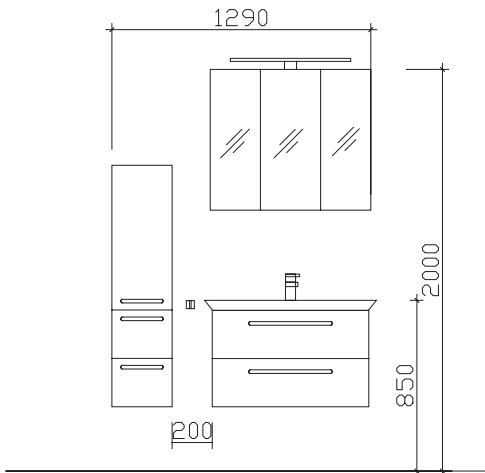

date:

term: 30 working days
delivery: +49 5252/848-0
phone: +49 5252/848-158
fax:
minimum order value:
freight costs:
incoterm:

bloc:

dimension in mm:

300/856

See type guide for energy-efficiency information