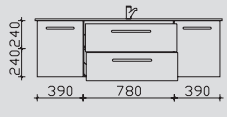

combination examples

washbasin 1580 mm

5.7

CT-SP-1570	0
BME006M15901	0
CT-WU08-1548-50	0

0

5.8

CT-S3D7-1573-16	0
BME006M15901	0
CT-WU08-1548-50	0

0

5.9

CT-S3E23-1670-17	0
BME006M15901	0
CT-WU08-1548-50	0

0

5.10

SEAE00115	0
BME006M15901	0
CT-WU08-1548-50	0

0