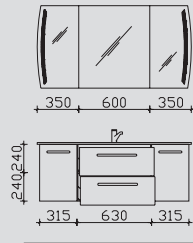

CT-S3E23-1370-17 0
BME006M13001 0
CT-WU08-1248-50 0

0

3.10