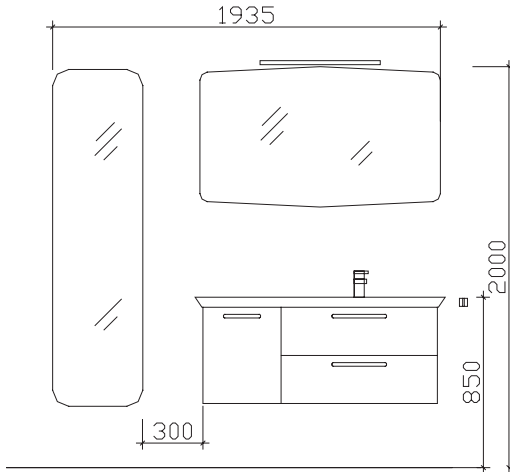

term:
delivery: 30 working days
phone: +49 5252/848-0
fax: +49 5252/848-158
minimum order value:
freight costs:
incoterm:

bloc:

dimension in mm:

450/1248

See type guide for energy-efficiency information

front panel: Sanremo Oak Terra horizontal effect
carcass colour: Sanremo Oak Terra horizontal effect
accent colour: /
carcass quality: Comfort N
drawers: metal drawer with soft-motion technics
colour countertop: /
studs decor: /
handle/knob: B2
assembly: wall-mounted
archive no.: 1-CT-F37-1-RET