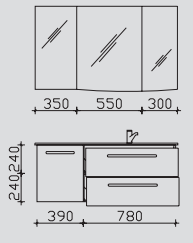

SEAE00112R 0
BRE006M12001 0
CT-WU03-1148-R-50 0

0

4.10