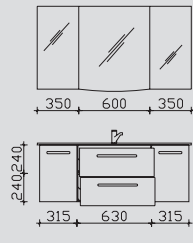

SEAE00113 0
BME006M13001 0
CT-WU08-1248-50 0

0