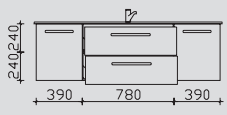

combination examples

washbasin 1580 mm

5.7

CT-SP-1570	0
BME006M15901	0
CT-WU08-1548-50	0

0

5.8

CT-S3D7-1573-16	0
BME006M15901	0
CT-WU08-1548-50	0

0

5.9

CT-S3E23-1670-17	0
BME006M15901	0
CT-WU08-1548-50	0

0

5.10

SEAE00115	0
BME006M15901	0
CT-WU08-1548-50	0

0