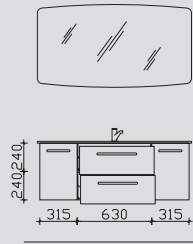

washbasin 1190 mm right version

washbasin 1280 mm

3.7

CT-SP-1270 0
BRE006M12001 0
CT-WU03-1148-R-50 0

0

4.7

CT-SP-1370 0
BME006M13001 0
CT-WU08-1248-50 0

0