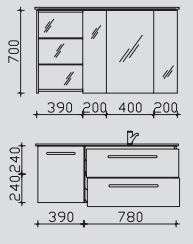

CT-S3D7-1173-R-16 0
BRE006M12001 0
CT-WU03-1148-R-50 0

0

4.8