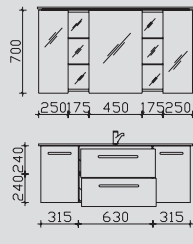

CT-S3D7-1273-16 0
BME006M13001 0
CT-WU08-1248-50 0

0

3.9