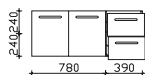

vanity unit

2 doors, 2 drawers

can be combined with TSS-FACHT-253 SET 1 2 sets possible!

height	width	depth	order text	door stop	carcass quality	EEC	PG 1	PG 2	PG 3
480	1170	495	CT-WU10-1148-L-50		Comfort N		-