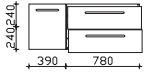

Combination 1190 mm / 1248 mm

vanity unit
1 door, 2 drawers, 1 glass shelf, right

can be combined with TSS-FACHT-343 SET 1 2 sets possible!

height	width	depth	order text	door stop	carcass quality	EEC	PG 1	PG 2	PG 3
480	1170	495	CT-WU03-1148-R-50		Comfort N		-		