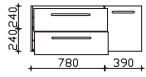

Combination

vanity unit
1 door, 2 drawers, 1 glass shelf, right

can be combined with TSS-FACHT-343 SET 1 2 sets possible!

height	width	depth	order text	door stop	carcass quality	EEC	PG 1	PG 2	PG 3
480	1170	495	CT-WU03-1148-L-50		Comfort N		-