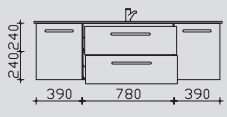

combination examples

washbasin 1580 mm

5.7

CT-SP-1570	0
BME006M15901	0
CT-WU08-1548-50	0

0

5.8

CT-S3D7-1573-16	0
BME006M15901	0
CT-WU08-1548-50	0

0

5.9

CT-S3E23-1670-17	0
BME006M15901	0
CT-WU08-1548-50	0

0

5.10

SEAE00115	0
BME006M15901	0
CT-WU08-1548-50	0

0