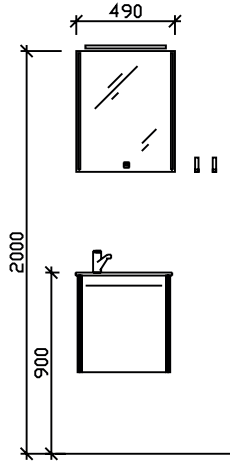

LEO LIVING BATHROOM 116

customer:

supplier:

PELIPAL GmbH
Hans-Wilhelm-Peters-Straße 2
33189 Schlangen
Germany

date:

term:

delivery:

phone:

fax.:

minimum order value:

freight costs:

incoterm:

30 working days

+49 5252/848-0

+49 5252/848-158

RP/€

bloc:

dimension in mm:

500

See type guide for energy-efficiency information

front panel: optiwhite glass
carcass colour: snow white gloss
accent colour: /
carcass quality: Comfort N
drawers: metal frame with soft insert
colour countertop: /
studs decor: /
handle/knob: chrome gloss, fix
assembly: wall-mounted
archive no.: 1-LE116-F6-1

PG 2

pos.	units	article no. / door hinge	description
1	1	LE-GWT 08-MG	glass washbasin metallic grey (mg)
2	1	W01018M46	L/R vanity unit 1 rotating door incl. RGB lighting
3	1	LE-FSPP 23	mirror on carrier plate incl. LEDplus top light
combination price:			
4	1	ZEHM33	single-lever mixer chrome gloss
5	2	HHK5-70	towel hook chrome gloss hinged
total value of additional units:			
total value incl. additional units:			

Subject to changes and errors.