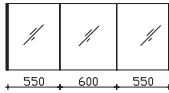

height	width	depth	order text	door stop	carcass quality	EEC	PG 1	PG 2	PG 3
703	1740	180	LE-SPSB 81		Comfort N	A+ (1)			

LED additional lighting

for washstand lighting, 12V LED, LM LED, 3.2W
can optionally be used with:
LE-SPS 45, LE-SPS 46 and LE-SPSB 81

Not available separately!

Always only 2 pieces available!

height	width	depth	order text	door stop	carcass quality	EEC	PG 1	PG 2	PG 3
	350		EB-L-WP 03			A+ (1)			

mirror cabinet

incl. 2 LEDplus top lights, incl. LEDplus lighting in the glass studs, 12V LED, LM LED, 28W
and 10 mm studs, 3 doors, single mirrored, 6 glass shelves, switch/socket
light width 600 mm
door hinges on left: R L L