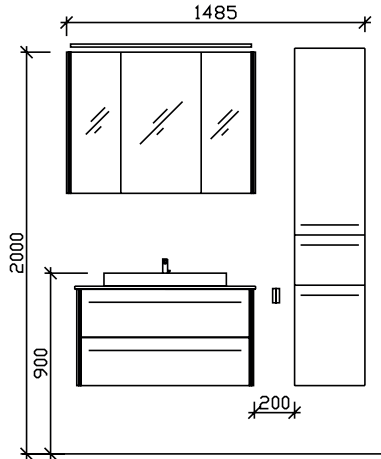

LEO LIVING BATHROOM 116

customer:

supplier:

PELIPAL GmbH
Hans-Wilhelm-Peters-Straße 2
33189 Schlangen
Germany

date:

term:

delivery:

phone:

fax.:

minimum order value:

freight costs:

incoterm:

30 working days

+49 5252/848-0

+49 5252/848-158

RP/€

bloc:

dimension in mm:

940/350

See type guide for energy-efficiency information

front panel: Glass, white marble effect
carcass colour: White marble effect
accent colour: /
carcass quality: Comfort N
drawers: metal frame with soft close
colour countertop: metallic gray
studs decor: /
handle/knob: chrome gloss, fixed
assembly: wall-mounted
archive no.: 1-LE116-F7-1

PG 3

pos.	units	article no. / door hinge	description
1	1	BAEK186500741	Ceramic countertop basin Geberit Variform
2	1	W02018M88	vanity unit 2 drawers incl. RGB lighting
3	1	PME129049G05	work top
4	1	SEER01194	mirror cabinet 3-door incl. RGB lighting
combination price:			
5	1	EB-LS-AM-900F	top light LED chrome gloss
6	1	ZDVABL06	Tablet shelf aluminium matt
7	1	ZDVUSB01	USB port for mounting to FSP or SPS
8	1	LE-HS 01	L/R: tall cabinet 2 doors, 1 drawer
9	1	TSS-FACHT-343-SET 2	drawer insert for cosmetics 2-piece Wood anthracite, lacquered
10	1	HHWE 3-345	towel holder chrome gloss 2 armed
11	1	ZEHM33	single-lever mixer chrome gloss
total value of additional units:			
total value incl. additional units:			

Subject to changes and errors.