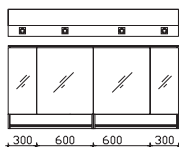

height	width	depth	order text	door stop	carcass quality	EEC	PG 1	PG 2	PG 3
868	1800	160	LE-SPSD 85-ZA		Comfort N	A+ (1)			

All lights / electrical components may only be used along with products from the catalogue!