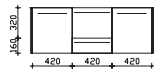

height	width	depth	order text	door stop	carcass quality	EEC	PG 1	PG 2	PG 3
480	1300	480	W01018M13		Comfort N	A+ (1)			

new

All lights / electrical components may only be used along with products from the catalogue!