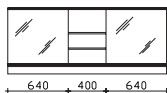

height	width	depth	order text	door stop	carcass quality	EEC	PG 1	PG 2	PG 3
700	1680	32	LE-FSP 19		Comfort N	A+ (1)