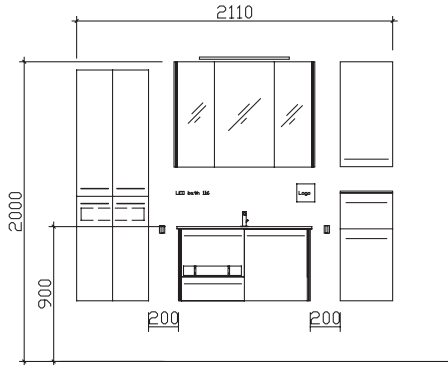

bloc:

dimension in mm:

480/900/350

See type guide for energy-efficiency information

front panel: quartz grey glass  
carcass colour: quartz grey matt touch  
accent colour: /  
carcass quality: Comfort N  
drawers: metal frame with soft insert  
colour countertop: /  
studs decor: /  
handle/knob: chrome gloss, fix  
assembly: wall-mounted  
archive no.: 1-Leonardo116-F4-1-Ret