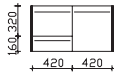

height	width	depth	order text	door stop	carcass quality	EEC	PG 1	PG 2	PG 3
480	880	480	LE-WTUSL 46	L/R	Comfort N				

vanity unit
incl. LED lighting in the glass studs, 12V LED, LM LED, 9W, with motion sensor
and 10 mm studs, 1 drawer, 2 doors, incl. space-saving siphon
ill. shows left