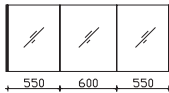

upper units 1740 mm

mirror cabinet

3 doors, single mirrored, 6 glass shelves, with side-mounted glass studs and 10 mm studs
door hinges on left: R L L

Top lights available as an optional extra!

height	width	depth	order text	door stop	carcass quality	EEC	PG 1	PG 2	PG 3
703	1740	180	LE-SPS 81		Comfort N				

LED additional lighting

for washstand lighting, 12V LED, LM LED, 3.2W
can optionally be used with:
LE-SPS 81

Not available separately!

Always only 2 pieces available!

height	width	depth	order text	door stop	carcass quality	EEC	PG 1	PG 2	PG 3
	350		EB-L-WP 04			A+ (1)			

mirror cabinet

incl. LED lighting in the glass studs, 12V LED, LM LED, 14W
and 10 mm studs, 3 doors, single mirrored, 6 glass shelves, switch/socket
door hinges on left: R L L

Top lights available as an optional extra!