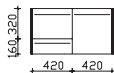

height	width	depth	order text	door stop	carcass quality	EEC	PG 1	PG 2	PG 3
480	880	480	W01018M88	L/R	Comfort N	A+ (1)			

new

vanity unit
2 drawers, incl. space-saving siphon, with side-mounted glass studs and 10 mm studs