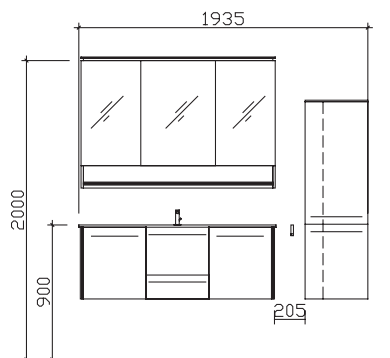

LEO LIVING BATHROOM 116

customer:

supplier:

date:

term:

delivery:

phone:

fax.:

minimum order value:

freight costs:

incoterm:

30 working days

+49 5252/848-0

+49 5252/848-158

RP/€

bloc:

dimension in mm:

1320/420

See type guide for energy-efficiency information

front panel: optiwhite glass
carcass colour: snow white gloss
accent colour: /
carcass quality: Comfort N
drawers: metal frame with soft insert
colour countertop: /
studs decor: /
handle/knob: chrome gloss, fix
assembly: wall-mounted
archive no.: 1-Leonardo116-F1-2-Ret

PG 2

pos.	units	article no. / door hinge	description	
1	1	LE-GWT 06-MG	:	glass washbasin metallic grey (mg)
2	1	LE-WTUSLB 47	:	vanity unit 2-door incl. LED lighting in the glass studs
3	1	LE-SPSD 84-LA	:	mirror cabinet 3-door incl. LED lighting inside conopy
combination price:				
4	1	LE-M 04	:L/R	side cabinet 2 hinged doors 5 lateral storage shelves
5	1	LE-APG 09-	:	glass cover plate for additional units Optiwhite metallic grey (mg)
6	2	HHK5-70	:	towel hook chrome gloss hinged
7	1	EHM-25-C	:	single-lever mixer chrome gloss
			:	total value of additional units:
			:	total value incl. additional units:

Subject to changes and errors.