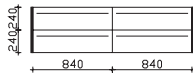

combination 1740 mm

vanity unit

incl. LED lighting in the glass studs, 12V LED, LM LED, 9W, with motion sensor and 10 mm studs, 4 drawers, incl. 2 space-saver siphons

can be combined with TSS-FACHT-413 SET 2
2 sets possible!

height	width	depth	order text	door stop	carcass quality	EEC	PG 1	PG 2	PG 3
480	1720	480	LE-WTUSLB 49		Comfort N	A+ (1)