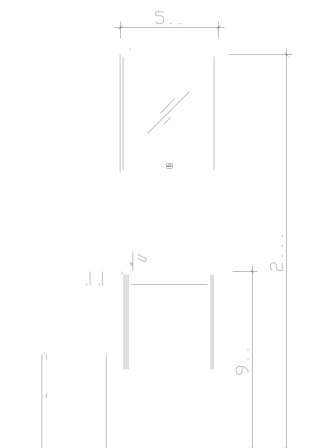

customer:

supplier:

PELIPAL GmbH
Hans-Wilhelm-Peters-Straße 2
33189 Schlengen
Germany

date:

term:

delivery:

phone:

fax.:

minimum order value:

freight costs:

incoterm:

30 working days

+49 5252/848-0

+49 5252/848-158

RP/€

bloc:

dimension in mm:

642/480

See type guide for energy-efficiency information

front panel: Riviera oak, horizontal, effect
carcass colour: Snow white gloss
accent colour: /
carcass quality: Comfort N
drawers: metal frame with soft insert
colour countertop: /
studs decor: /
handle/knob: chrome gloss, fix
assembly: wall-mounted
archive no.: 1-Leonardo116-F3-1-Ret

PG 1

pos.	units	article no. / door hinge	description
1	1	LE-MMWT 11	mineral marble washbasin white
2	1	LE-WTUSB 45	L/R vanity unit 1 rotating door incl. LED lighting in the glass studs
3	1	LE-FSP 23	mirror on mounting plate, incl. LED effect lighting
combination price:			
4	1	LE-SH 01-W	stool with storage shelf and seat cushion
5	1	EB-LS-AM-400F	top light LED chrome gloss
6	2	HHK5-70	towel hook chrome gloss hinged
7	1	EHM-25-C	single-lever mixer chrome gloss
total value of additional units:			
total value incl. additional units:			

Subject to changes and errors.