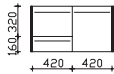

height	width	depth	order text	door stop	carcass quality	EEC	PG 1	PG 2	PG 3
480	880	480	LE-WTUSLB 46	L/R	Comfort N	A+ (1)			

vanity unit
incl. LEDrelax lighting in the glass studs, 220-240V, LM LED-RGB, max. 2x15W, max. 1185LM, 2700-6500K
with motion sensor, and 10 mm studs, 1 drawer, 2 doors, incl. space-saving siphon
ill. shows left