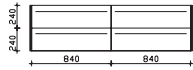

vanity unit

incl. LEDrelax lighting in the glass studs, 220-240V, LM LED-RGB, max. 2x15W, max. 1185LM, 2700-6500K with motion sensor and 10 mm studs, 4 drawers, incl. 2 space-saver siphons

can be combined with TSS-FACHT-413 SET 2
2 sets possible!

new

height	width	depth	order text	door stop	carcass quality	EEC	PG 1	PG 2	PG 3
480	1720	480	W98018M17		Comfort N	A+ (1)