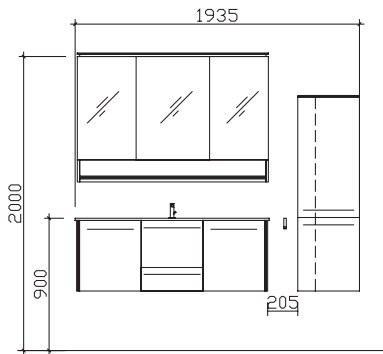

RP/€

bloc:

dimension in mm:

1320/420

See type guide for energy-efficiency information

- front panel: optiwhite glass  
 carcass colour: snow white gloss  
 accent colour: /  
 carcass quality: Comfort N  
 drawers: metal frame with soft insert  
 colour countertop: /  
 studs decor: /  
 handle/knob: chrome gloss, fix  
 assembly: wall-mounted  
 archive no.: 1-Leonardo116-F1-1-Ret