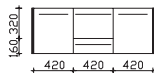

height	width	depth	order text	door stop	carcass quality	EEC	PG 1	PG 2	PG 3
480	1300	480	LE-WTUSLB 47		Comfort N	A+ (1)			

vanity unit
incl. LEDrelax lighting in the glass studs
220-240V, LM LED-RGB, max. 2x15W, max. 1185LM, 2700-6500K
with motion sensor
and 10 mm studs, 2 drawers, 2 doors, incl. space-saving siphon