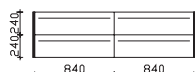

vanity unit

4 drawers, incl. 2 space-saver siphons, with side-mounted glass studs and 10 mm studs

can be combined with TSS-FACHT-413 SET 2
2 sets possible!

height	width	depth	order text	door stop	carcass quality	EEC	PG 1	PG 2	PG 3
480	1720	480	LE-WTUSL 49		Comfort N				

All lights / electrical components may only be used along with products from the catalogue!