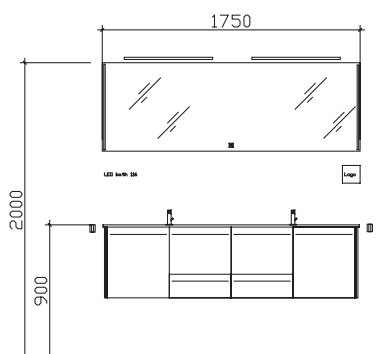

bloc:

dimension in mm:

See type guide for energy-efficiency information

front panel: metallic glass  
carcass colour: graphite texture, horizontal, effect  
accent colour: /  
carcass quality: Comfort N  
drawers: metal frame with soft insert  
colour countertop: /  
studs decor: /  
handle/knob: chrome gloss, fix  
assembly: wall-mounted  
archive no.: 1-Leonardo116-F2-1-Ret2