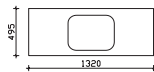

Please specify colour!

height	width	depth	order text	door stop	carcass quality	EEC	PG 1	PG 2	PG 3
12	1320	495	PME121349G03						
12	1320	495	PME121349G05						

new

vanity unit
2 drawers, 2 doors, with side-mounted glass studs and 10 mm studs, incl. space-saving siphon