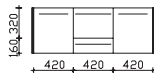

height	width	depth	order text	door stop	carcass quality	EEC	PG 1	PG 2	PG 3
480	1300	480	LE-WTUSL 47		Comfort N				

vanity unit
incl. LED lighting in the glass studs, 12V LED, LM LED, 9W, with motion sensor and 10 mm studs, 2 drawers, 2 doors, incl. space-saving siphon