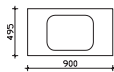

Please specify colour!

height	width	depth	order text	door stop	carcass quality	EEC	PG 1	PG 2	PG 3
12	900	495	PME129049G03						
12	900	495	PME129049G05						

new

vanity unit
1 drawer, 2 doors, incl. space-saving siphon, with side-mounted glass studs and 10 mm studs
ill. shows left