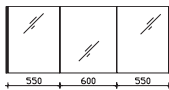

height	width	depth	order text	door stop	carcass quality	EEC	PG 1	PG 2	PG 3
703	1740	180	SDER01117		Comfort N	A+ (1)			

new

mirror cabinet

incl. LED lighting in the canopy, glass canopy base, clear glass, white
open compartment with glass shelf and illuminated back wall, 12V LED, LM LED, 24W
4 doors, double mirrored, 8 glass shelves
canopy width: 1803 mm, canopy depth: 285 mm
door hinges on left: L R L R

switch/socket controllable from outside, Module position: two external (ZA)