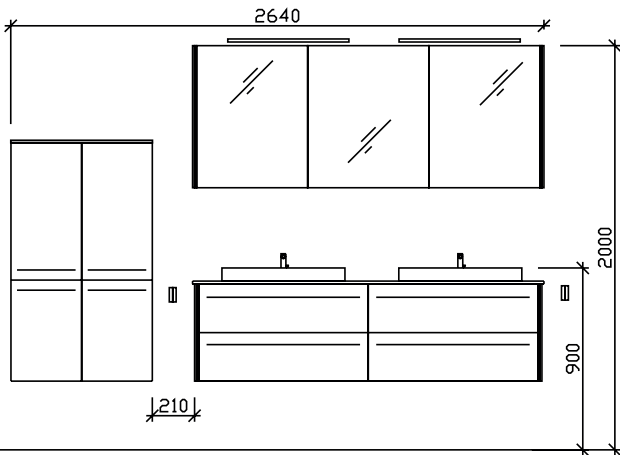

customer:

supplier:

PELIPAL GmbH
Hans-Wilhelm-Peters-Straße 2
33189 Schlagen
Germany

date:

term: 30 working days
delivery: +49 5252/848-0
phone: +49 5252/848-158
fax::
minimum order value:
freight costs:
incoterm:

RP/€

bloc:

dimension in mm:

350/350/1740

See type guide for energy-efficiency information

front panel: Glass, quartz grey matt
carcass colour: quartz grey matt touch
accent colour: /
carcass quality: Comfort N
drawers: metal frame with soft close
colour countertop: metallic grey
studs decor: /
handle/knob: chrome gloss, fixed
assembly: wall-mounted
archive no.: 1-LE116-F8-1

PG 3

pos.	units	article no. / door hinge	description
1	2	BAEK186500741	Ceramic countertop basin Geberit Variform
2	1	LE-WTUSLB 49	vanity unit
3	1	PMD121749G05	work top Glass, metallic grey
4	1	LE-SPSP 81	mirror cabinet 3-door incl. 2 LEDplus top lights
combination price:			
5	2	LE-M 01	L/R side cabinet 2 hinged doors
6	1	LE-APG 04-_____	glass cover plate for additional units
7	2	HHWE 3-345	towel holder chrome gloss 2 armed
8	2	ZEHM33	single-lever mixer chrome gloss
9	2	TSS-FACHT-343-SET 2	drawer insert for cosmetics 2-piece Wood anthracite, lacquered
total value of additional units:			
total value incl. additional units:			

Subject to changes and errors.