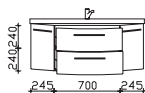

vanity unit

2 drawers, 2 doors, 2 shelves

height	width	depth	order text	door stop	carcass quality	EEC	PG 1	PG 2	PG 3
480	1190	462	CS-WTUSL 04		Basis X		-		
					Comfort N		-		

vanity unit

incl. LED lighting on underside, 12V LED, LM LED, 14W
incl. motion sensor for LED effect light
2 drawers, 2 hinged doors, 2 shelves