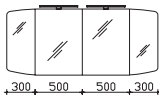

height	width	depth	order text	door stop	carcass quality	EEC	PG 1	PG 2	PG 3
670	1600	170	SDAE00316		Comfort N	A++-A (1)	-		

LED additional lighting
for washstand lighting, 12V LED, LM LED, 3.2W
can optionally be used with:
SDAE00316

Always only 2 pieces available! Not available separately!

height	width	depth	order text	door stop	carcass quality	EEC	PG 1	PG 2	PG 3
	650		ZWP00265E			A+ (1)	-		

mirror cabinet
incl. lighting, 12V LED, LM LED, 8W
4 doors, single mirrored, 8 glass shelves
switch/socket controllable from outside
Selectable module positions:
two outside (ZA), two underneath (ZU)
door hinges on left: R R L L