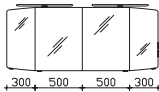

height	width	depth	order text	door stop	carcass quality	EEC	PG 1	PG 2	PG 3
670	1600	170	CS-SPS 79-ZA		Comfort N	A++-A (1)	-		
670	1600	170	CS-SPS 79-ZU		Comfort N	A++-A (1)	-