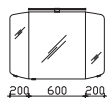

height	width	depth	order text	door stop	carcass quality	EEC	PG 1	PG 2	PG 3
670	1000	170	SEAE00310		Comfort N	A++-A (1)	-		

LED additional lighting
for washstand lighting, 12V LED, LM LED, 3.2W
can optionally be used with:
SEAE00310

Not available separately!

height	width	depth	order text	door stop	carcass quality	EEC	PG 1	PG 2	PG 3
	650		ZWP00265E			A+ (1)	-		

mirror cabinet
incl. lighting, 12V LED, LM LED, 8W
3 doors, single mirrored, 6 glass shelves
switch/socket controllable from outside
selectable module position:
right external (RA), left external (LA) or underneath (UN)
door hinges on left: R L L