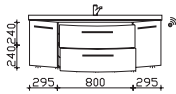

height	width	depth	order text	door stop	carcass quality	EEC	PG 1	PG 2	PG 3
490	1390	462	CS-WTUSLB 06			A++ (1)	-		

Inner drawer shelf
Silver
can be inserted into drawers of
CS-WTUSL 06/CS-WTUSLB 06 (bottom drawer)

height	width	depth	order text	door stop	carcass quality	EEC	PG 1	PG 2	PG 3
	655		TIA-02				-