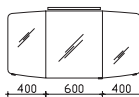

height	width	depth	order text	door stop	carcass quality	EEC	PG 1	PG 2	PG 3
670	1400	170	CS-SPS 78-LA		Comfort N	A++-A (1)	-		
670	1400	170	CS-SPS 78-RA		Comfort N	A++-A (1)	-		
670	1400	170	CS-SPS 78-UN		Comfort N	A++-A (1)	-