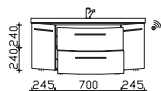

height	width	depth	order text	door stop	carcass quality	EEC	PG 1	PG 2	PG 3
490	1190	462	CS-WTUSLB 04		Basis X	A++ (1)	-		
					Comfort N	A++ (1)	-