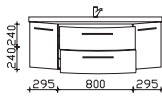

height	width	depth	order text	door stop	carcass quality	EEC	PG 1	PG 2	PG 3
480	1390	462	CS-WTUSL 06				-		

vanity unit
incl. LED lighting on underside, 12V LED, LM LED, 16.5W
incl. motion sensor for LED effect light
2 drawers, 2 hinged doors, 2 shelves