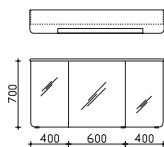

height	width	depth	order text	door stop	carcass quality	EEC	PG 1	PG 2	PG 3
718	1420	225	CS-SPS 03		Comfort N	A (1)	-		

mirror cabinet
incl. lighting, 12V LED, LM LED, 8W
3 doors, single mirrored, 6 glass shelves
switch/socket
door hinges on left: R L L