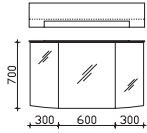

upper units 1220 mm

mirror cabinet
incl. LED lighting in the canopy, 12V LED, LM LED, 9W
canopy width: 1220 mm, canopy depth: 255 mm
3 doors, single mirrored, 6 glass shelves
switch/socket
door hinges on left: R L L

height	width	depth	order text	door stop	carcass quality	EEC	PG 1	PG 2	PG 3
715	1200	170	CS-SPS 60		Basis X	A (1)	-		
					Comfort N	A (1)	-		

LED additional lighting
for washstand lighting, 12V LED, LM LED, 3.2W
can optionally be used with: CS-SPS 02, CS-SPS 05, CS-SPS 60
and CS-SPS 77

Not available separately!

height	width	depth	order text	door stop	carcass quality	EEC	PG 1	PG 2	PG 3
	650		EB-L-WP 02			A+ (1)	-