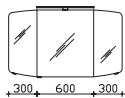

mirror cabinet
incl. top lights, 12V LED, LM LED, 8W
3 doors, single mirrored, 6 glass shelves
switch/socket
door hinges on left: R L L

height	width	depth	order text	door stop	carcass quality	EEC	PG 1	PG 2	PG 3
670	1200	170	SEAE00312		Comfort N	A++-A (1)	-		

LED additional lighting
for washstand lighting, 12V LED, LM LED, 3.2W
can optionally be used with:
SEAE00312

Not available separately!

height	width	depth	order text	door stop	carcass quality	EEC	PG 1	PG 2	PG 3
	650		ZWP00265E			A+ (1)	-