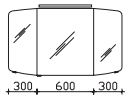

mirror cabinet
incl. lighting, 12V LED, LM LED, 8W
3 doors, single mirrored, 6 glass shelves
switch/socket
door hinges on left: R L L

height	width	depth	order text	door stop	carcass quality	EEC	PG 1	PG 2	PG 3
670	1200	170	CS-SPS 05		Basis X	A++-A (1)	-		
					Comfort N	A++-A (1)	-