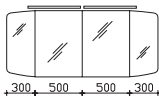

height	width	depth	order text	door stop	carcass quality	EEC	PG 1	PG 2	PG 3
670	1600	170	CS-SPS 22		Comfort N	A++-A (1)	-		

mirror cabinet
incl. top lights, 12V LED, LM LED, 8W
4 doors, single mirrored, 8 glass shelves
switch/socket
door hinges on left: R L L