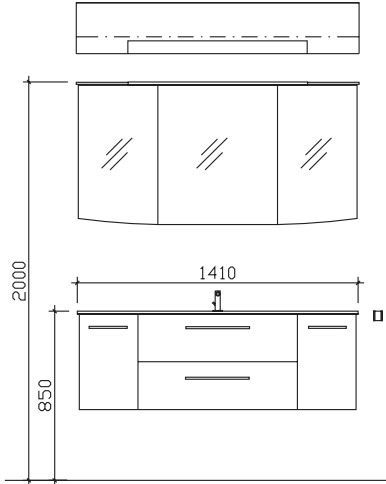

customer:

supplier:

PELIPAL GmbH
Hans-Wilhelm-Peters-Straße 2
33189 Schlangen
Germany

date:

term:

delivery:

phone:

fax.:

minimum order value:

freight costs:

incoterm:

30 working days

+49 5252/848-0

+49 5252/848-158

bloc:

dimension in mm:

1410

See type guide for energy-efficiency information

- front panel: Riviera oak horizontal
- carcass colour: Riviera oak horizontal
- accent colour: /
- carcass quality: Comfort N
- drawers: metal drawer with soft motion technics
- colour countertop: /
- studs decor: /
- handle/knob: C1
- assembly: wall-mounted
- archive no.: 1-CS-R25-1

pos.	units	article no. / door hinge	description	Comfort N Points
1	1	MMWTRB 64-1490	mineral marble washbasin white incl. extra LED light	0
2	1	CS-WTUSL 06	vanity unit 2 drawers, 2 hinged doors	0
3	1	CS-SPS 61	mirror cabinet 3-door incl. LED lighting inside conopy	0
combination price:				0
4	1	EHM-23-C	single-lever mixer chrome gloss	0
5	1	HHWE 3-345	towel holder 2-arm, square, for wall mounting	0
6	1	EB-L-WP 02	LED additional lighting for washstand	0
7	4	ZMPGRIP01	Surcharge for Push bar	0
total value of additional units:				0
total value incl. additional units:				0

Subject to changes and errors.