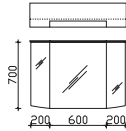

upper units 1020 mm

mirror cabinet

incl. LED lighting in the canopy, 12V LED, LM LED, 6W
canopy width: 1020 mm, canopy depth: 255 mm
3 doors, single mirrored, 6 glass shelves
switch/socket
door hinges on left: R L L

height	width	depth	order text	door stop	carcass quality	EEC	PG 1	PG 2	PG 3
715	1000	170	CS-SPS 59		Basis X	A (1)	-		
					Comfort N	A (1)	-		

LED additional lighting

for washstand lighting, 12V LED, LM LED, 3.2W
can optionally be used with:
CS-SPS 01, CS-SPS 04, CS-SPS 59
and CS-SPS 76

Not available separately!

height	width	depth	order text	door stop	carcass quality	EEC	PG 1	PG 2	PG 3
	650		EB-L-WP 02			A+ (1)	-		

mirror cabinet

incl. LED lighting, 12V LED, LM LED, 12W
3 doors, single mirrored, 6 glass shelves
switch/socket
door hinges on left: R L L