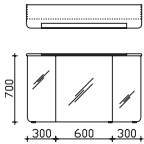

upper units 1220 mm

mirror
on carrier plate, incl. sensor switch

Top lights available as an optional extra!

height	width	depth	order text	door stop	carcass quality	EEC	PG 1	PG 2	PG 3
700	1200	32	CS-SP 02				-		

mirror cabinet
incl. lighting, 12V LED, LM LED, 6.7W, 740LM, 6000K
canopy width: 1220 mm, canopy depth: 225 mm
3 doors, single mirrored, 6 glass shelves
switch/socket
door hinges on left: R L L

height	width	depth	order text	door stop	carcass quality	EEC	PG 1	PG 2	PG 3
718	1220	225	CS-SPS 02		Basis X	A (1)	-		
					Comfort N	A (1)	-