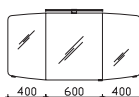

height	width	depth	order text	door stop	carcass quality	EEC	PG 1	PG 2	PG 3
670	1400	170	SEAE00314		Comfort N	A++-A (1)	-		

LED additional lighting
for washstand lighting, 12V LED, LM LED, 3.2W
can optionally be used with:
SEAE00314

Not available separately!

height	width	depth	order text	door stop	carcass quality	EEC	PG 1	PG 2	PG 3
	650		ZWP00265E			A+ (1)	-		

mirror cabinet
incl. lighting, 12V LED, LM LED, 8W
3 doors, single mirrored, 6 glass shelves
switch/socket controllable from outside
selectable module position:
right external (RA), left external (LA) or underneath (UN)
door hinges on left: R L L