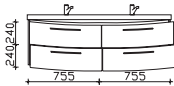

vanity unit

4 drawers, 2 glass shelves

height	width	depth	order text	door stop	carcass quality	EEC	PG 1	PG 2	PG 3
480	1510	512	CS-WTUSL 08		Comfort N		-		

vanity unit

incl. LED lighting on underside, 12V LED, LM LED, 18W
incl. motion sensor for LED effect light
4 drawers, 2 glass shelves