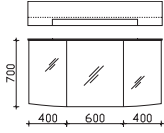

upper units 1420 mm

mirror cabinet

incl. LED lighting in the canopy, 12V LED, LM LED, 13W, 485LM, 6400K
canopy width: 1420 mm, canopy depth: 255 mm
3 doors, single mirrored, 6 glass shelves
switch/socket
door hinges on left: R L L

height	width	depth	order text	door stop	carcass quality	EEC	PG 1	PG 2	PG 3
715	1400	170	CS-SPS 61		Comfort N	A (1)	-		

LED additional lighting

for washstand lighting, 12V LED, LM LED, 3.2W
can optionally be used with:
CS-SPS 03, CS-SPS 06, CS-SPS 61
and CS-SPS 78

Not available separately!

height	width	depth	order text	door stop	carcass quality	EEC	PG 1	PG 2	PG 3
	650		EB-L-WP 02			A+ (1)	-		

mirror cabinet

incl. LED lighting, 12V LED, LM LED, 17W
3 doors, single mirrored, 6 glass shelves
switch/socket
door hinges on left: R L L