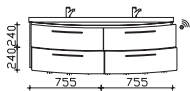

height	width	depth	order text	door stop	carcass quality	EEC	PG 1	PG 2	PG 3
490	1510	512	CS-WTUSLB 08		Comfort N	A++ (1)	-