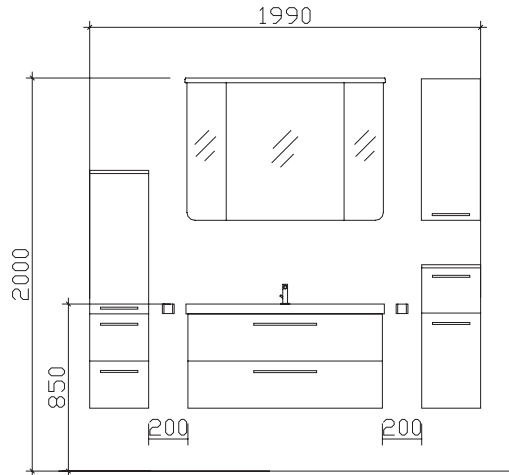

customer:

supplier:

PELIPAL GmbH
Hans-Wilhelm-Peters-Straße 2
33189 Schlangen
Germany

date:

term:

delivery:

phone:

fax.:

minimum order value:

freight costs:

incoterm:

30 working days

+49 5252/848-0

+49 5252/848-158

bloc:

dimension in mm:

300/1010/300

See type guide for energy-efficiency information

front panel: Pine Ida structure horizontal effect
carcass colour: Pine Ida structure horizontal effect
accent colour: /
carcass quality: Comfort N
drawers: metal drawer with soft-motion technics
colour countertop: /
studs decor: /
handle/knob: N1
assembly: wall-mounted
archive no.: 1-CS-F31-2-RET-UB

pos.	units	article no. / door hinge	description	Comfort N Points
1	1	CS-MMWTR 51-1010	mineral marble washbasin white	0
2	1	CS-WTUSL 02	vanity unit 2 drawers	0
3	1	CS-SPS 01	mirror cabinet 3-door incl. lighted conopy	0
combination price:				0
4	1	EB-L-WP 02	LED additional lighting for washstand	0
5	1	MCL513033	L/R side cabinet 1 door, 2 drawers incl. top cover	0
6	1	UGL513033	L/R highboard 1 drawer, 1 door incl. top cover	0
7	1	OKT013017	L/R wall unit 1 rotating door	0
8	2	HHWE 2-325	towel holder square, for wall mounting	0
total value of additional units:				0
total value incl. additional units:				0

Subject to changes and errors.