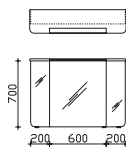

upper units 1020 mm

mirror
on carrier plate, incl. sensor switch

Top lights available as an optional extra!

height	width	depth	order text	door stop	carcass quality	EEC	PG 1	PG 2	PG 3
700	1000	32	CS-SP 01				-		

mirror cabinet
incl. lighting, 12V LED, LM LED, 6.7W, 740LM, 6000K
canopy width: 1020 mm, canopy depth: 225 mm
3 doors, single mirrored, 4 glass shelves
switch/socket
door hinges on left: R L L

height	width	depth	order text	door stop	carcass quality	EEC	PG 1	PG 2	PG 3
718	1020	225	CS-SPS 01		Basis X	A (1)	-		
					Comfort N	A (1)	-		

mirror cabinet
incl. lighting, 12V LED, LM LED, 8W
3 doors, single mirrored, 6 glass shelves
switch/socket
door hinges on left: R L L