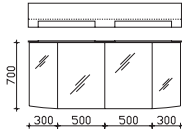

upper units 1620 mm

mirror cabinet

incl. LED lighting in the canopy, 12V LED, LM LED, 12W
canopy width: 1620 mm, canopy depth: 255 mm
4 doors, single mirrored, 8 glass shelves
switch/socket
door hinges on left: R R L L

height	width	depth	order text	door stop	carcass quality	EEC	PG 1	PG 2	PG 3
715	1600	170	CS-SPS 62		Comfort N	A (1)	-		

LED additional lighting

for washstand lighting, 12V LED, LM LED, 3.2W
can optionally be used with:
CS-SPS 21, CS-SPS 22, CS-SPS 62
and CS-SPS 79

**Always only 2 pieces available!
Not available separately!**

height	width	depth	order text	door stop	carcass quality	EEC	PG 1	PG 2	PG 3
	650		EB-L-WP 02			A+ (1)	-